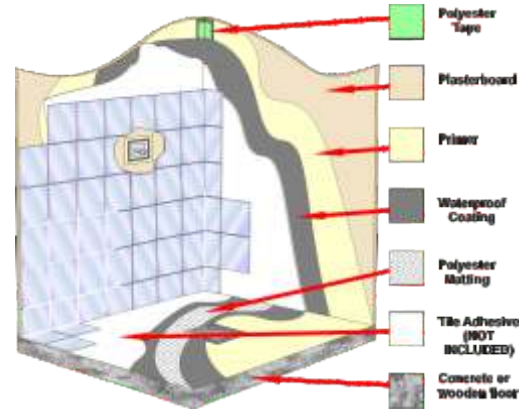

Waterproofing & Tanking

The Kit Includes these illustrated items: