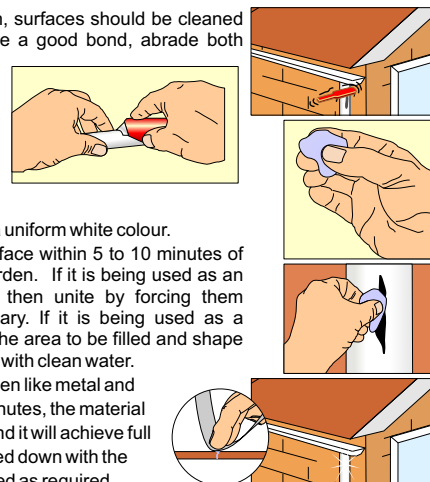

AGRICULTURAL APPLICATIONS
Farm Machinery, Barns, Silos, Guttering, Dairy Equipment, Agricultural Parts, etc.

HOME & OFFICE
Guttering, Water Tanks, Pipes, Wood Repair and Filler etc.

1. In order to achieve optimum adhesion, surfaces should be cleaned free of grease, dirt, paint etc. To ensure a good bond, abrade both surfaces followed by additional cleaning.
2. Twist or cut off the required amount of Putty.
3. If the material is cold, mixing it may be difficult, and warming it to room temperature is advised. When warm enough, mix and knead the putty with the fingers for at least one minute or until it is a uniform white colour.
4. Press the putty onto the prepared surface within 5 to 10 minutes of mixing, after which time it will start to harden. If it is being used as an adhesive, apply to both surfaces and then unite by forcing them together. Support the joint as necessary. If it is being used as a filler/repair material, force the putty into the area to be filled and shape and remove any excess with a tool wetted with clean water.
5. After 20 to 30 minutes the putty will harden like metal and start to form a tenacious bond. After 60 minutes, the material is sufficiently cured to be drilled or sawn and it will achieve full cure after 24 hours. It can also be smoothed down with the enclosed wet and dry strip and then finished as required.

Stock Code	Description	Bar Code	Package Type	Width cm	Height cm	List Price €
RRFIX	Rapid Repair Fixol Epoxy Putty	5 391003 0000766	Box	12	12	10.50