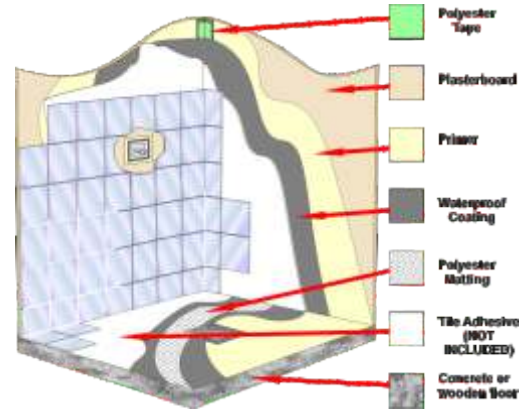

Waterproofing & Tanking

The Kit Includes these illustrated items: