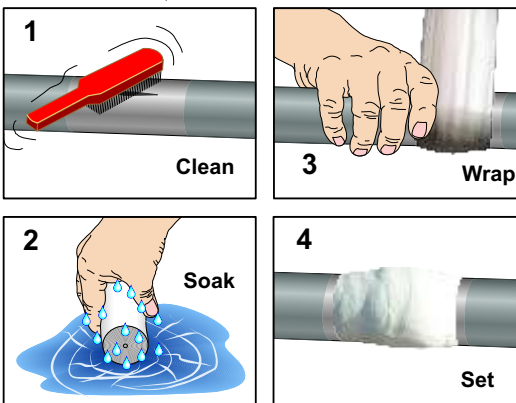

AGRICULTURAL APPLICATIONS
Farm Machinery, Barns, Silos, Guttering, Dairy Equipment, Agricultural Parts, etc.

HOME & OFFICE
Guttering, Water Tanks, Pipes, Wood Repair and Filler etc.

1. In order to achieve optimum adhesion, surfaces should be cleaned free of grease, dirt, paint etc. To ensure a good bond, abrade both surfaces followed by additional cleaning.
2. Twist or cut off the required amount of Putty.
3. If the material is cold, mixing it may be difficult, and warming it to room temperature is advised. When warm enough, mix and knead the putty with the fingers for at least one minute or until it is a uniform white colour.
4. Press the putty onto the prepared surface within 5 to 10 minutes of mixing, after which time it will start to harden. If it is being used as an adhesive, apply to both surfaces and then unite by forcing them together. Support the joint as necessary. If it is being used as a filler/repair material, force the putty into the area to be filled and shape and remove any excess with a tool wetted with clean water.
5. After 20 to 30 minutes the putty will harden like metal and start to form a tenacious bond. After 60 minutes, the material is sufficiently cured to be drilled or sawn and it will achieve full cure after 24 hours. It can also be smoothed down with the enclosed wet and dry strip and then finished as required.

- Makes permanent repairs to:
 - Cracked or damaged pipes
 - Cracked or damaged fittings
 - Split down-water pipes
- Versatile and easy to apply
- Hundreds of different uses
- No tools are needed

The Bandage is pre-impregnated with a high performance polyurethane resin which will adhere to PVC, GRP, concrete, glass and all metals. Activated by being immersed in water, it cures to produce a tough, chemical resistant bandage around the item being repaired. The cured material is chemically inert and is non-toxic.