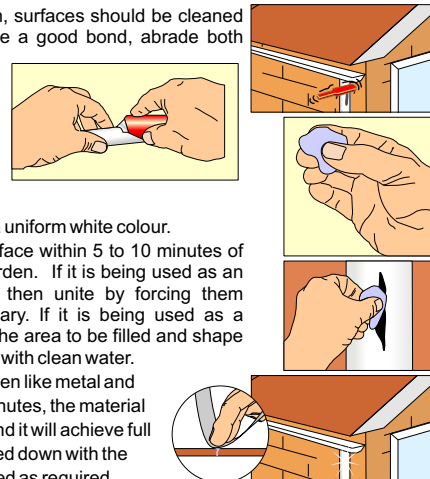

AGRICULTURAL APPLICATIONS
Farm Machinery, Barns, Silos, Guttering, Dairy Equipment, Agricultural Parts, etc.

HOME & OFFICE
Guttering, Water Tanks, Pipes, Wood Repair and Filler etc.

1. In order to achieve optimum adhesion, surfaces should be cleaned free of grease, dirt, paint etc. To ensure a good bond, abrade both surfaces followed by additional cleaning.
2. Twist or cut off the required amount of Putty.
3. If the material is cold, mixing it may be difficult, and warming it to room temperature is advised. When warm enough, mix and knead the putty with the fingers for at least one minute or until it is a uniform white colour.
4. Press the putty onto the prepared surface within 5 to 10 minutes of mixing, after which time it will start to harden. If it is being used as an adhesive, apply to both surfaces and then unite by forcing them together. Support the joint as necessary. If it is being used as a filler/repair material, force the putty into the area to be filled and shape and remove any excess with a tool wetted with clean water.
5. After 20 to 30 minutes the putty will harden like metal and start to form a tenacious bond. After 60 minutes, the material is sufficiently cured to be drilled or sawn and it will achieve full cure after 24 hours. It can also be smoothed down with the enclosed wet and dry strip and then finished as required.

Stock Code	Description	Bar Code	Package Type	Width cm	Height cm	List Price €
RRFIX	Rapid Repair Fixol Epoxy Putty	5 391003 0000766	Box	12	12	10.50